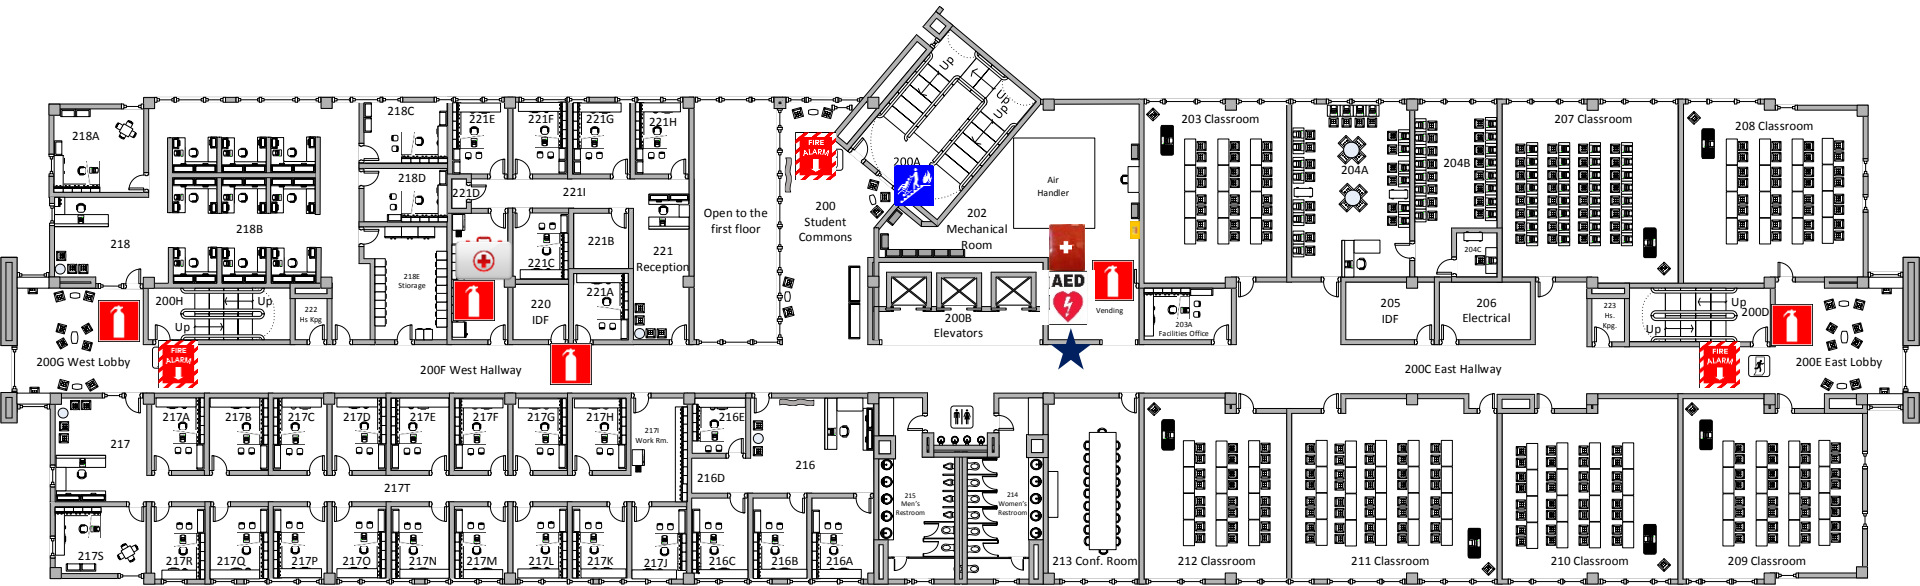

1st Floor Founders Hall

Fire Alarm

Automated Electronic Defibrillator

Fire Extinguisher

Panic Button Locations

First-Aid Kit

Electricity Shut Off Point

Water Shut Off Point

Trauma Kits

2nd Floor Founders Hall

 Fire Alarm

 Fire Extinguisher

 First-Aid Kits

 Automated Electronic Defibrillator

 Panic Button Locations

3rd Floor Founders Hall