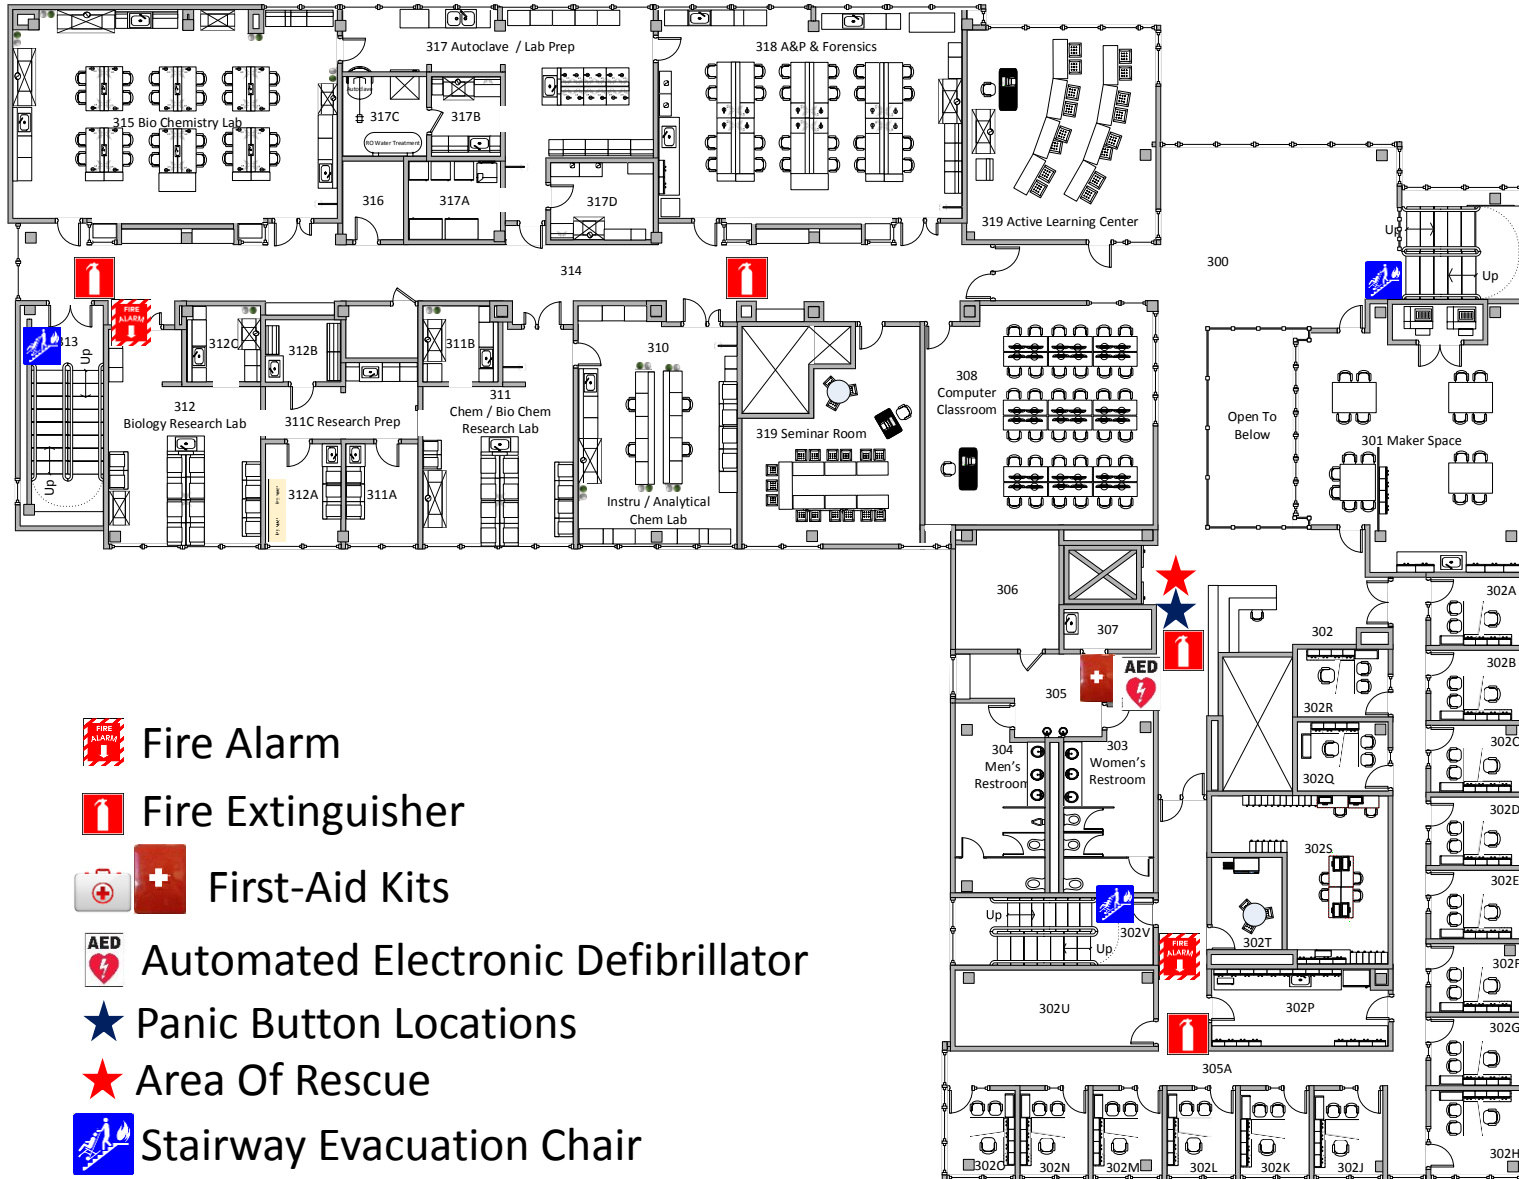

3rd Floor Heritage Hall

- Fire Alarm
- Fire Extinguisher
- First-Aid Kits
- Automated Electronic Defibrillator
- Panic Button Locations
- Area Of Rescue
- Stairway Evacuation Chair