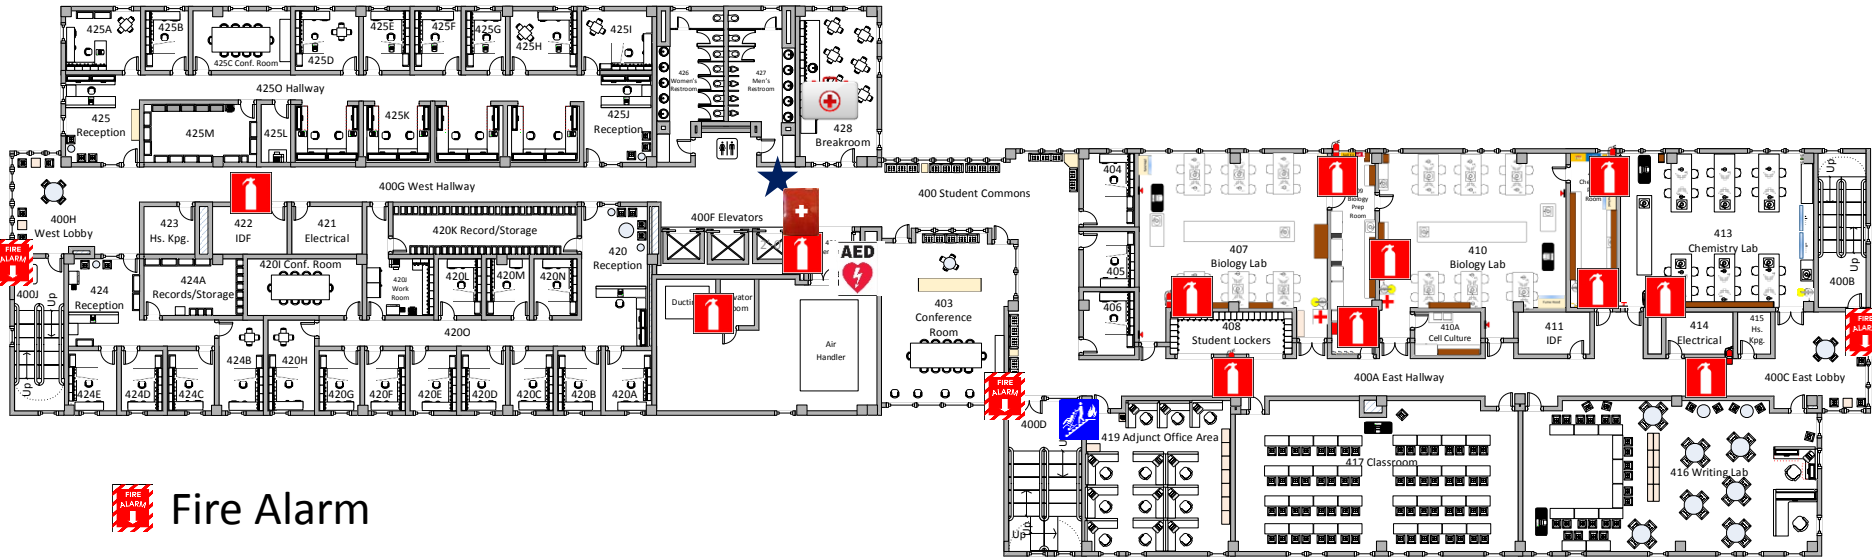

 Panic Button Locations

 Propane Shut Off Point

 Electricity Shut Off Point

 Water Shut Off Point

2nd Floor Warrior Hall

 Fire Alarm

 Fire Extinguisher

 First-Aid Kits

 Automated Electronic Defibrillator

 Panic Button Locations

3rd Floor Warrior Hall

 Fire Alarm

 Fire Extinguisher

 First-Aid Kits

 Automated Electronic Defibrillator

 Panic Button Locations

4th Floor Warrior Hall

 Fire Alarm

 Fire Extinguisher

 First-Aid Kits

 Automated Electronic Defibrillator

 Panic Button Locations

 Stairway Evacuation Chair

1st Floor Heritage Hall