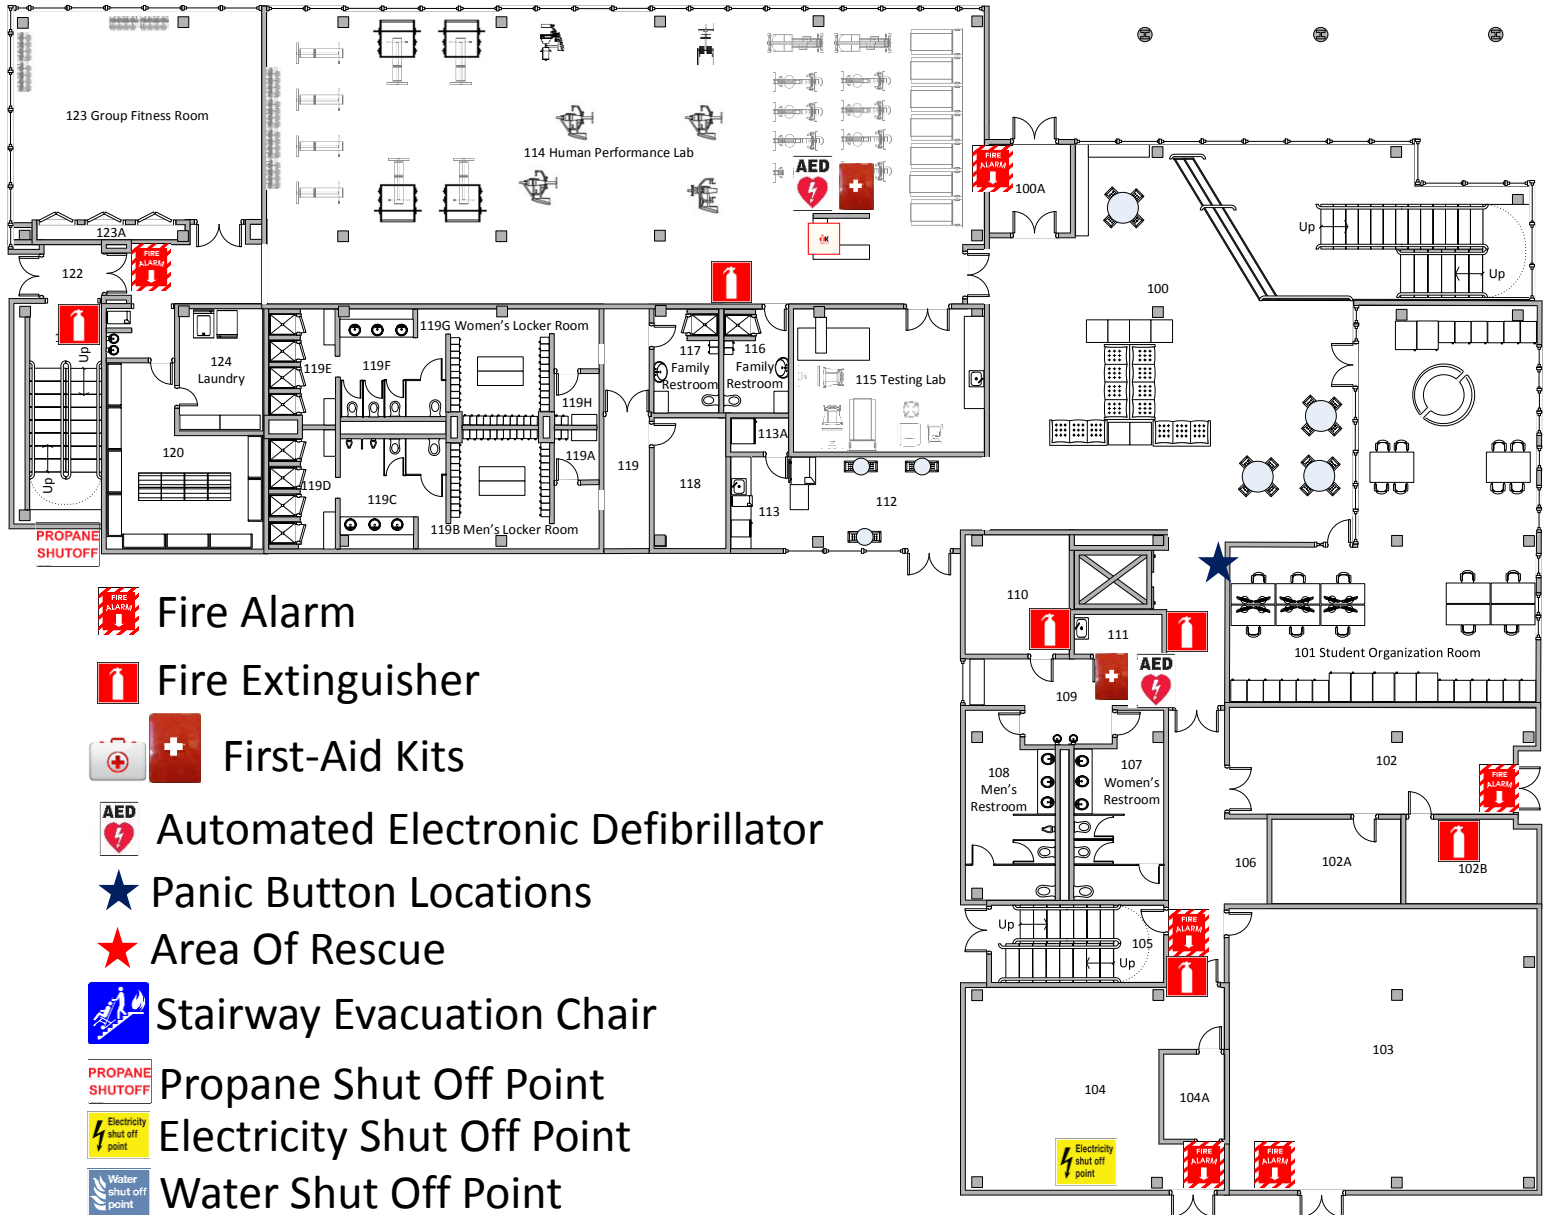

 Panic Button Locations

 Stairway Evacuation Chair

1st Floor Warrior Hall

PROPANE SHUTOFF

 Fire Alarm

 Fire Extinguisher

 First-Aid Kits

 Automated Electronic Defibrillator

 Panic Button Locations

 Propane Shut Off Point

 Electricity Shut Off Point

 Water Shut Off Point

2nd Floor Warrior Hall

 Fire Alarm

 Fire Extinguisher

 First-Aid Kits

4th Floor Warrior Hall

 Fire Alarm

 Fire Extinguisher

 First-Aid Kits

 Automated Electronic Defibrillator

 Panic Button Locations

 Stairway Evacuation Chair

1st Floor Heritage Hall

-  Fire Alarm
-  Fire Extinguisher
-  First-Aid Kits
-  Automated Electronic Defibrillator
-  Panic Button Locations
-  Area Of Rescue
-  Stairway Evacuation Chair
-  Propane Shut Off Point
-  Electricity Shut Off Point
-  Water Shut Off Point