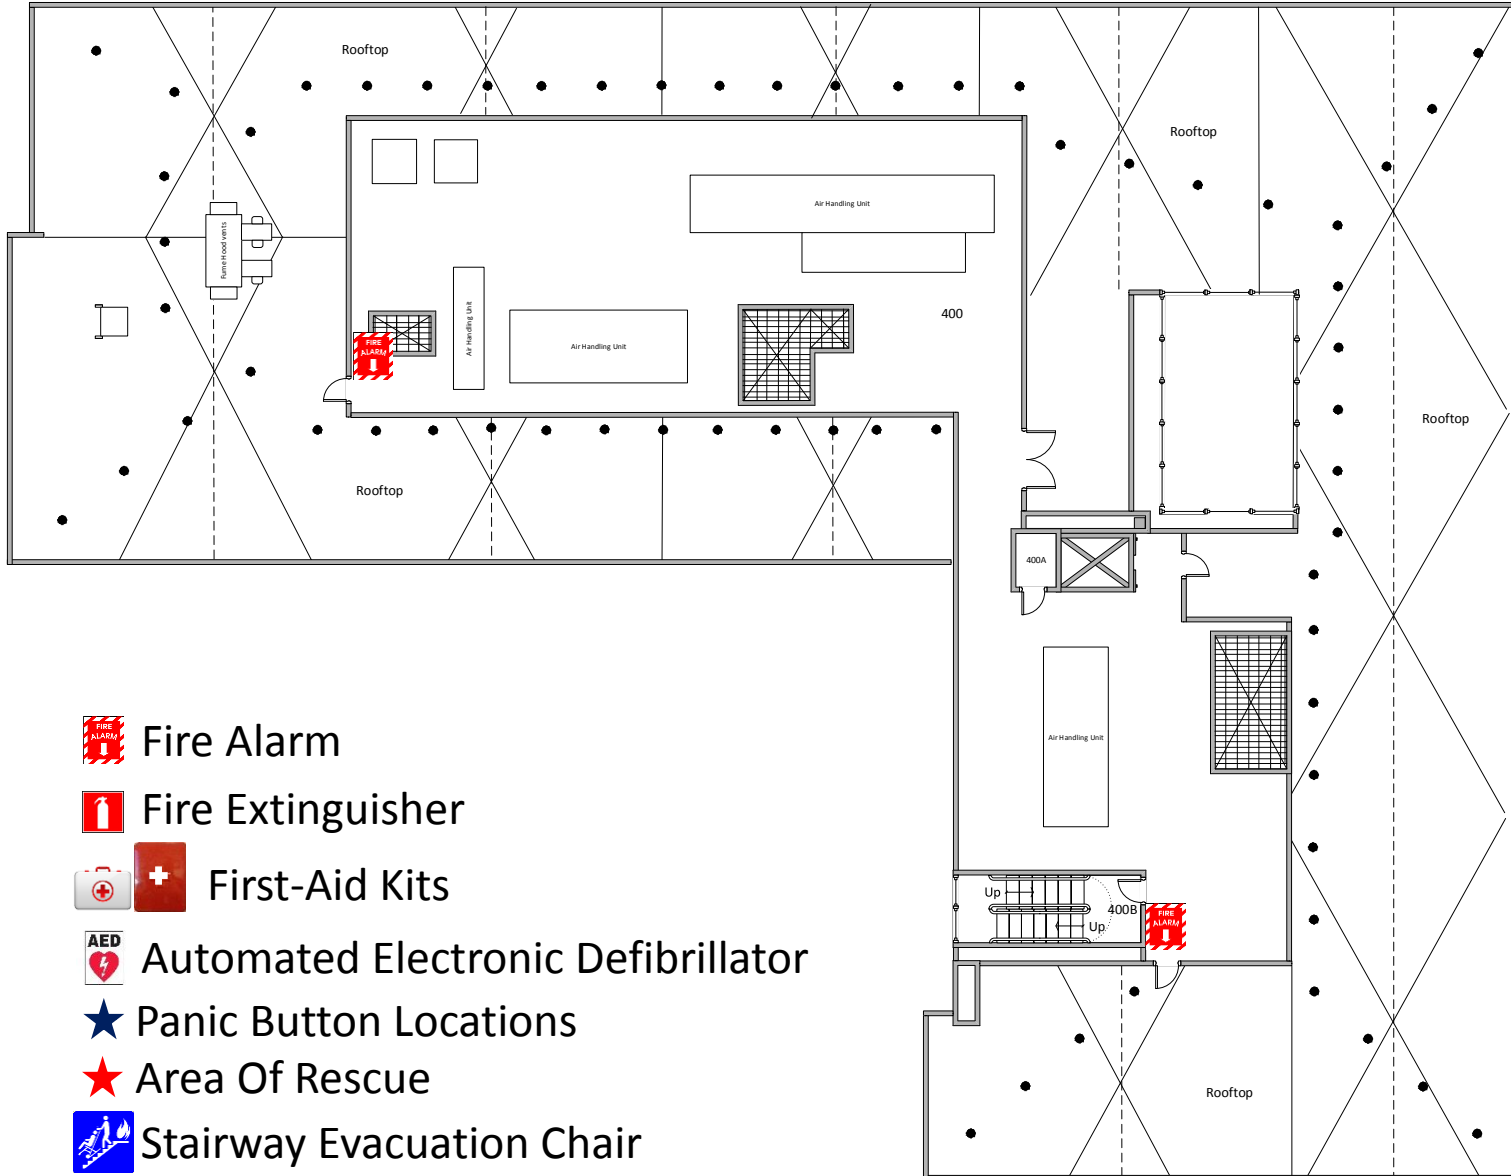

4th Floor Warrior Hall

 Fire Alarm

 Fire Extinguisher

 First-Aid Kits

 Automated Electronic Defibrillator

 Panic Button Locations

 Stairway Evacuation Chair

1st Floor Heritage Hall

-  Fire Alarm
-  Fire Extinguisher
-  First-Aid Kits
-  Automated Electronic Defibrillator
-  Panic Button Locations
-  Area Of Rescue
-  Stairway Evacuation Chair
-  Propane Shut Off Point
-  Electricity Shut Off Point
-  Water Shut Off Point

2nd Floor Heritage Hall

-  Fire Alarm
-  Fire Extinguisher
-  First-Aid Kits
-  Automated Electronic Defibrillator
-  Panic Button Locations
-  Area Of Rescue
-  Stairway Evacuation Chair

3rd Floor Heritage Hall

-  Fire Alarm
-  Fire Extinguisher
-  First-Aid Kits
-  Automated Electronic Defibrillator
-  Panic Button Locations
-  Area Of Rescue
-  Stairway Evacuation Chair

Penthouse Heritage Hall

-  Fire Alarm
-  Fire Extinguisher
-  First-Aid Kits
-  Automated Electronic Defibrillator
-  Panic Button Locations
-  Area Of Rescue
-  Stairway Evacuation Chair