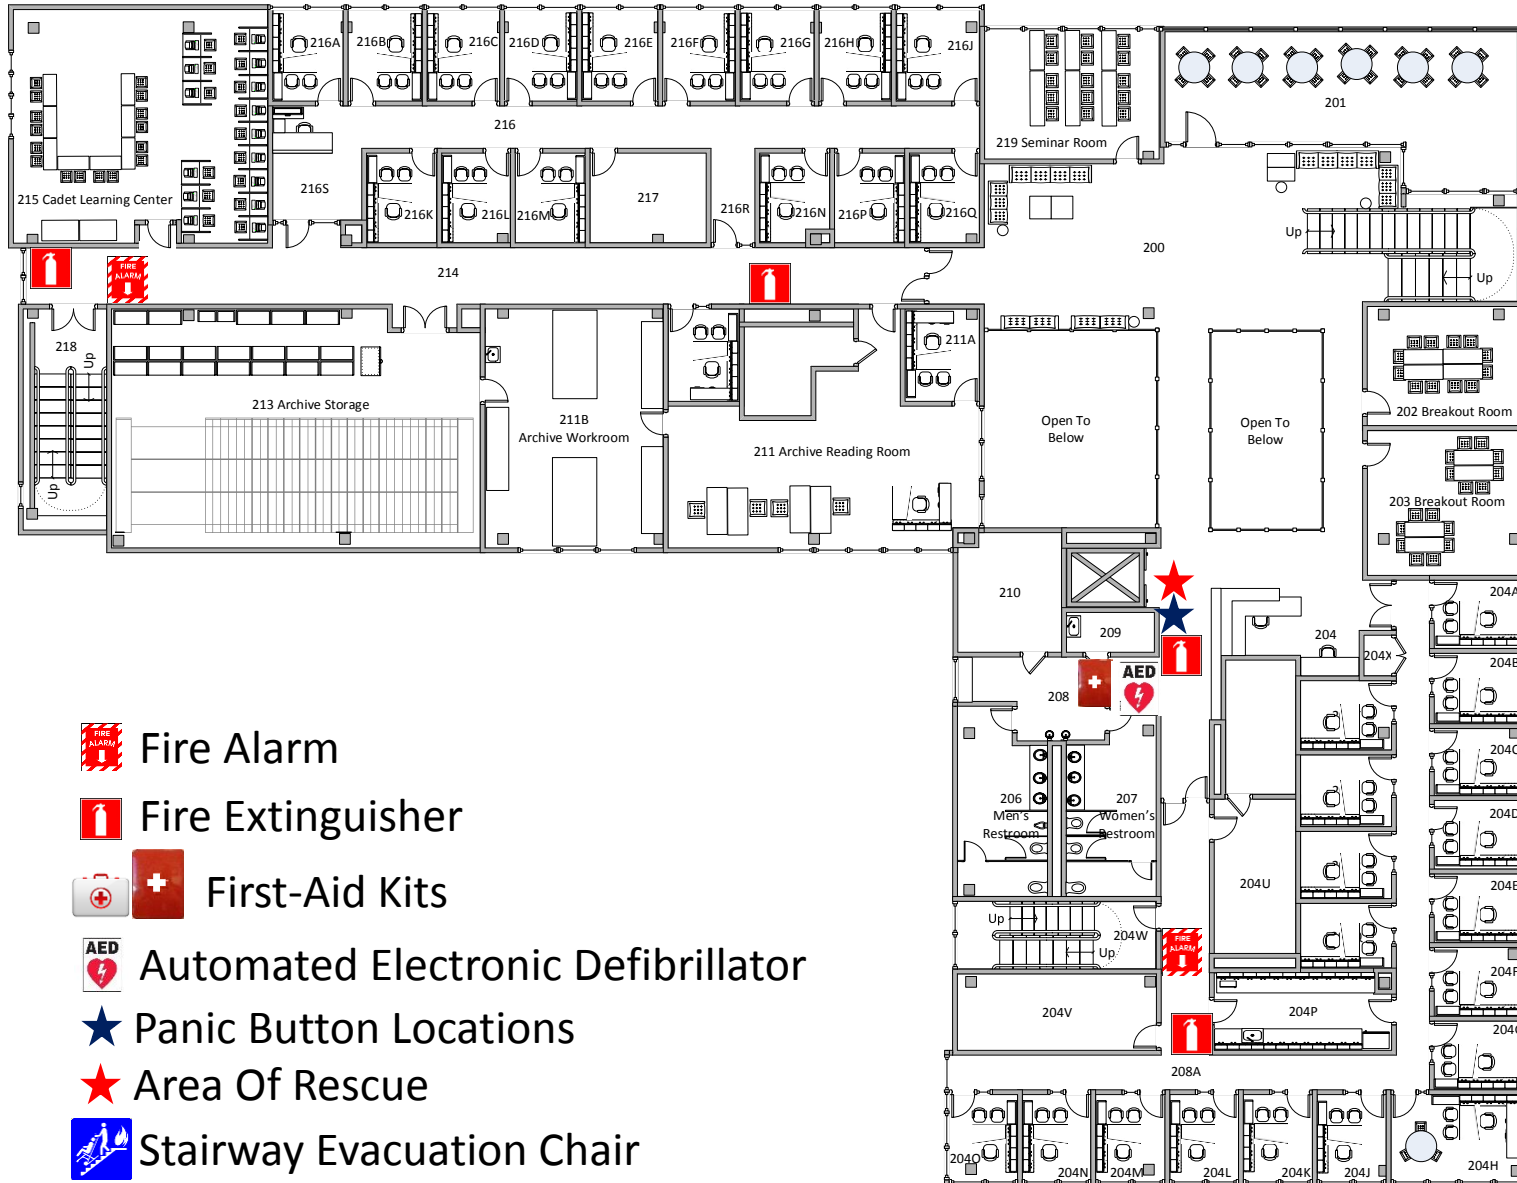

2nd Floor Heritage Hall

- Fire Alarm
- Fire Extinguisher
- First-Aid Kits
- Automated Electronic Defibrillator
- Panic Button Locations
- Area Of Rescue
- Stairway Evacuation Chair